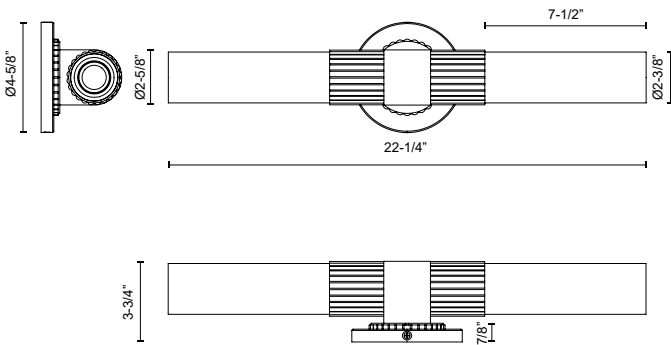

alora mood

P. 1.855.855.8926

CANADA: 19054 28TH Avenue Surrey - BC V3Z 6M3

USA: 3035 E. Lone Mountain Rd - Las Vegas, NV, 89081

RUE VL416102

FIXTURE DIMENSIONS	W22-1/4" x H4-5/8" x E3-3/4"
GLASS DETAILS	Glossy Opal Glass
HEIGHT FROM CENTER	2-3/8"
EXTENSION	3-3/4"
LAMP TYPE	E26
WATTAGE	2 x 60W
MAX WATTAGE	60W
BULB QTY	2
BULBS INCLUDED	No
VOLTAGE	120V
MATERIAL	Steel
INSTALL OPTIONS	All Orientation
ADA COMPLIANT	YES
LOCATION	Damp
CANOPY DIMENSIONS	D4-5/8" x E7/8"
BRAND	Alora Mood

[D - Diameter, L - Length, W - Width, H - Height, E - Extension]

AVAILABLE FINISHES:

VL416102BG
Brushed Gold

VL416102WB
Warm Bronze

VL416102MBBG
Matte
Black/Brushed
Gold

*For complete warranty terms, please visit: www.aloralighting.com/warranty